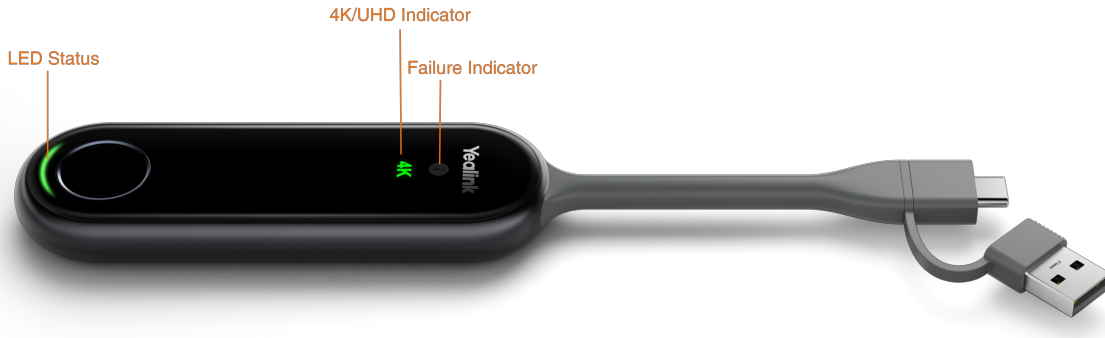

\*Comming Soon

**Device Compatibility**

- [Teams Room Accessories Compatibility Lists](#)
- [Zoom Rooms Accessories Compatibility Lists](#)

**LED Status**

LED	LED Indicator	Description
4K/UHD Indicator	Solid green	The hard-coded content sharing resolution reaches 4K.
System Error Indicator	Solid red	Fail to connect to the endpoint.
System Status Indicator	Flash green slowly	The connection has been completed, and is waiting for content sharing.
System Status Indicator	Solid green	Sharing content.
System Status Indicator	Solid orange	Updating/Pairing.